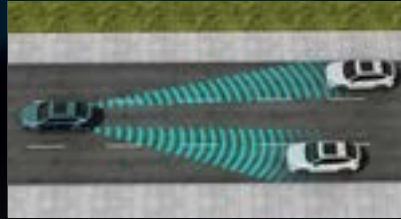

The HAVAL H6 **GT** also features
intelligent dodge with Smart
Collision Avoidance System –
keeping your safety a top priority.

Your field of vision in the H6 **GT**
broadens with a 360° Camera
– 4 Wide-Angle lenses: on the
front, back and sides of the SUV,
eliminating blind spots, warning of
imminent collisions and keeping
your safety a top priority.

The Traffic Sign Recognition
system in the HAVAL H6 **GT**
identifies and communicates
traffic sign information, keeping
you informed and safe.

With Rear Collision Warning,
alerts are triggered to avoid
rear-end collisions.

Lane Keep Assist in the HAVAL
H6 **GT** ensures safer driving by
alerting you, and gently steering
you back into your lane, if you
drift unintentionally.

The HAVAL H6 **GT**'s Head-Up
Display keeps essential info
in your line of sight, enhancing
focus, convenience, and
driving safety.