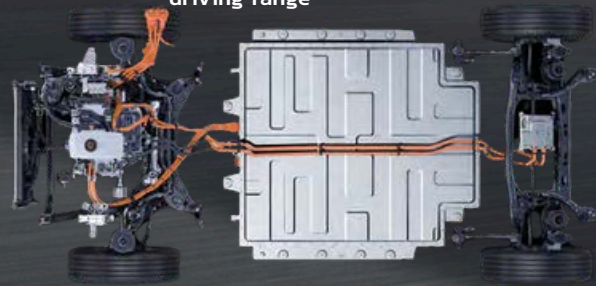

9 speakers delivering immersive surround sound.*

*Refer to technical specifications and standard equipment for details.

The New ERA

PERFORMANCE

Up to
520 km

driving range*

Charging Capability

AC Charging up to