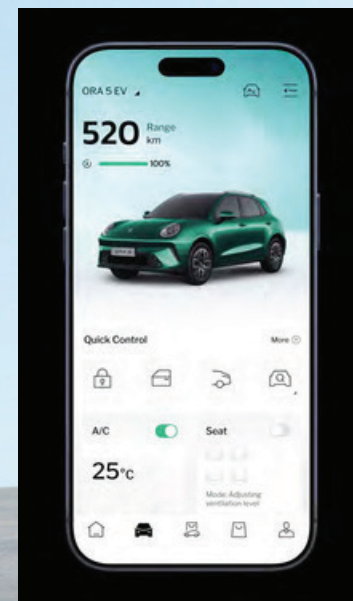

INTELLIGENT CONNECTIVITY

Effortlessly connect to everything you need at your fingertips. Control your vehicle via your smartphone with future-ready innovation, enhancing your journey and digital lifestyle to a new level of sophistication.

VOICE COMMAND

- Phone call
- Air Condition
- Seat Ventilation
- Music and Radio
- Navigation
- Weather

The New ERA SMART CONNECTION

Digital Life, Effortless. Convenience, Redefined.
 Seamlessly connect with your world, where every touch brings you closer to what matters.
 Welcome to a new era of intuitive, instant connectivity.