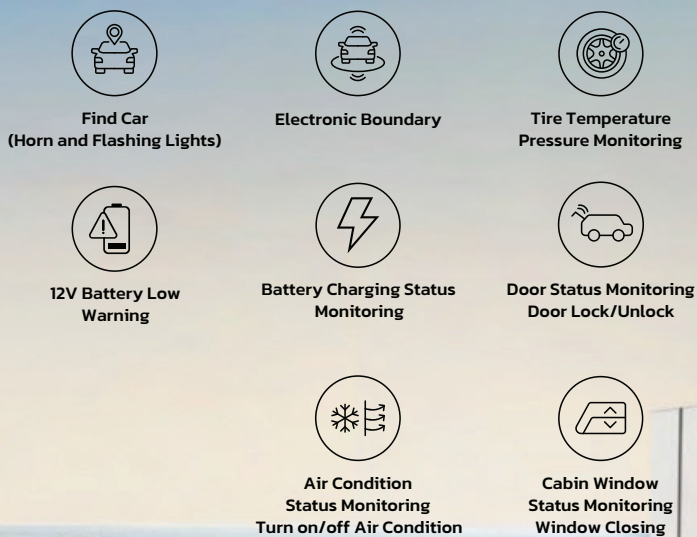

The New ORA

Intelligent Driving Assist

Next Level Safety. Confidence in every drive.

- Hill Start Assist & Hill Descent Control (HSA | HDC)
- 360 Degree Surround View Camera with Body Transparent View
- Tire Pressure Monitoring System (TPMS) • Adaptive Cruise Control with Intelligent Cornering (Intelligent ACC)
- Forward Collision Warning (FCW)
- Auto Emergency Braking (AEB)
- Traffic Sign Recognition (TSR)
- Speed Limit Warning Function (SLWF) • Lane Center Keep (LCK)
- Lane Departure Warning (LDW)
- Lane Keeping Assist System (LKAS)
- Lane Change Assist (LCA)*
- Blind Spot Detection (BSD)*
- Door Open Warning (DOW)*
- Emergency Lane Keeping (ELK)*
- Rear Cross Traffic Alert (RCTA)*
- Rear Cross Traffic Braking (RCTB)*
- Rear Collision Warning (RCW)*
- Front Cross Traffic Alert (FCTA)*
- Front Cross Traffic Braking (FCTB)*

The New ERA Smart Connection

Digital Life, Effortless. Convenience, Redefined.

Seamlessly connect with your world, where every touch brings you closer to what matters. Welcome to a new era of intuitive, instant connectivity.

INTELLIGENT CONNECTIVITY

Effortlessly connect to everything you need at your fingertips. Control your vehicle via your smartphone with future-ready innovation, enhancing your journey and digital lifestyle to a new level of sophistication.

INTELLIGENT APPLICATION

VOICE COMMAND

SMART CONNECTIVITY

- Coffee OS 3.0 with the Snapdragon smooth interaction
- Complemented by a 14.6" multimedia touchscreen for responsive control
- Wireless Apple CarPlay & Android Auto
- Integrated Telematics connectivity system