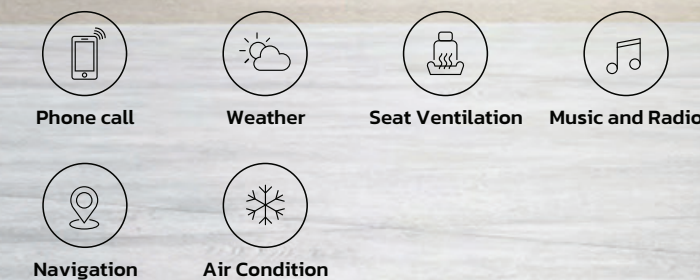

The New ERA Smart Connection

Digital Life, Effortless. Convenience, Redefined.

Seamlessly connect with your world, where every touch brings you closer to what matters. Welcome to a new era of intuitive, instant connectivity.

INTELLIGENT CONNECTIVITY

Effortlessly connect to everything you need at your fingertips. Control your vehicle via your smartphone with future-ready innovation, enhancing your journey and digital lifestyle to a new level of sophistication.

INTELLIGENT APPLICATION

VOICE COMMAND

SMART CONNECTIVITY

- Coffee OS 3.0 with the Snapdragon smooth interaction
- Complemented by a 14.6" multimedia touchscreen for responsive control
- Wireless Apple CarPlay & Android Auto
- Integrated Telematics connectivity system