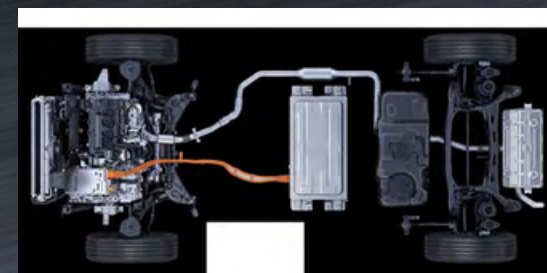

Fuel Consumption up to

23.3
km/L*

1.5L TURBO HYBRID

Maximum engine power: 110 kW (150 PS)
Maximum engine torque: 240 Nm

ELECTRIC MOTOR
Maximum motor power:

140 kW (190 PS)
Maximum motor torque:
236 Nm

COMBINED SYSTEM OUTPUT
Maximum combined power: